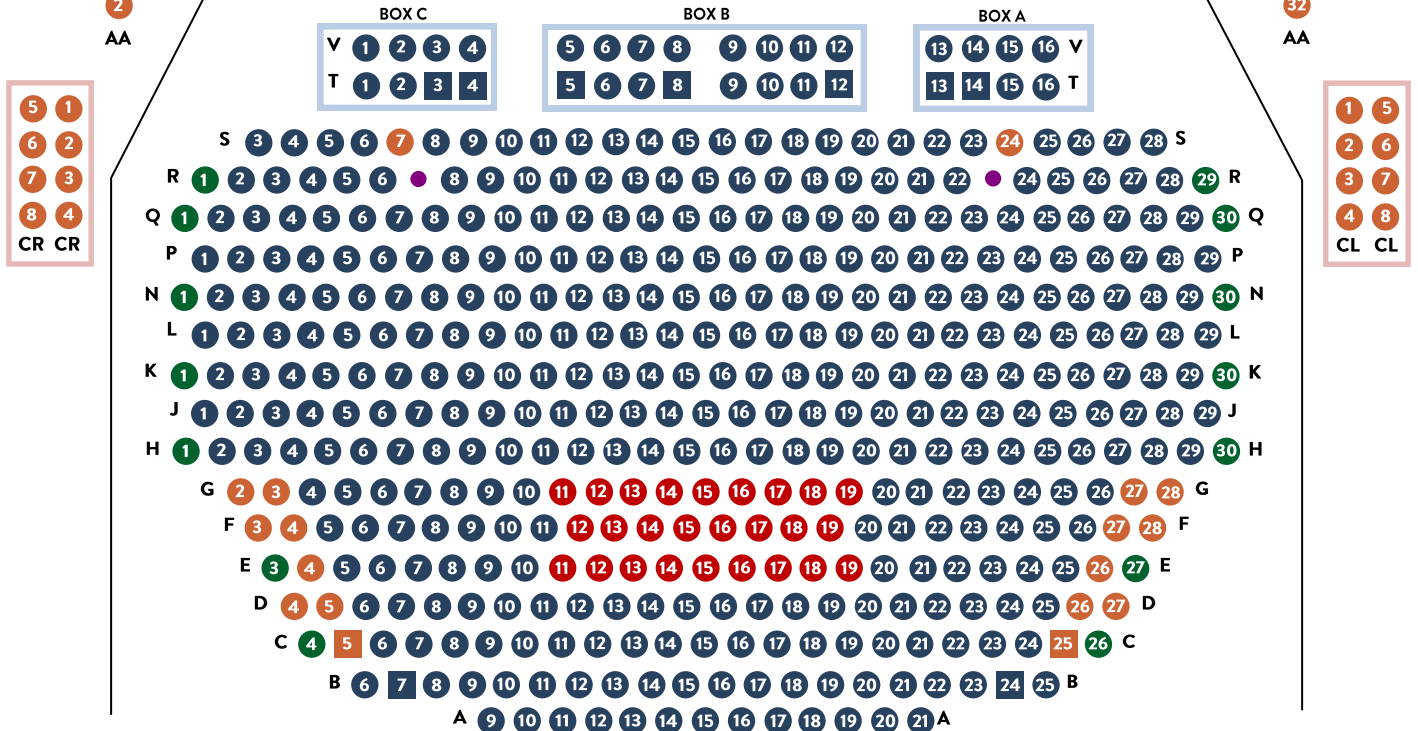

UPPER CIRCLE

DRESS CIRCLE

STALLS

STAGE

KEY: ● Standard Seat ● Premium Seat ● Restricted View ● Strapitan (folding) seat ● Pillar □ Wheelchair Spaces

Seating plan subject to change. For advice on choice of seats please contact the box office.