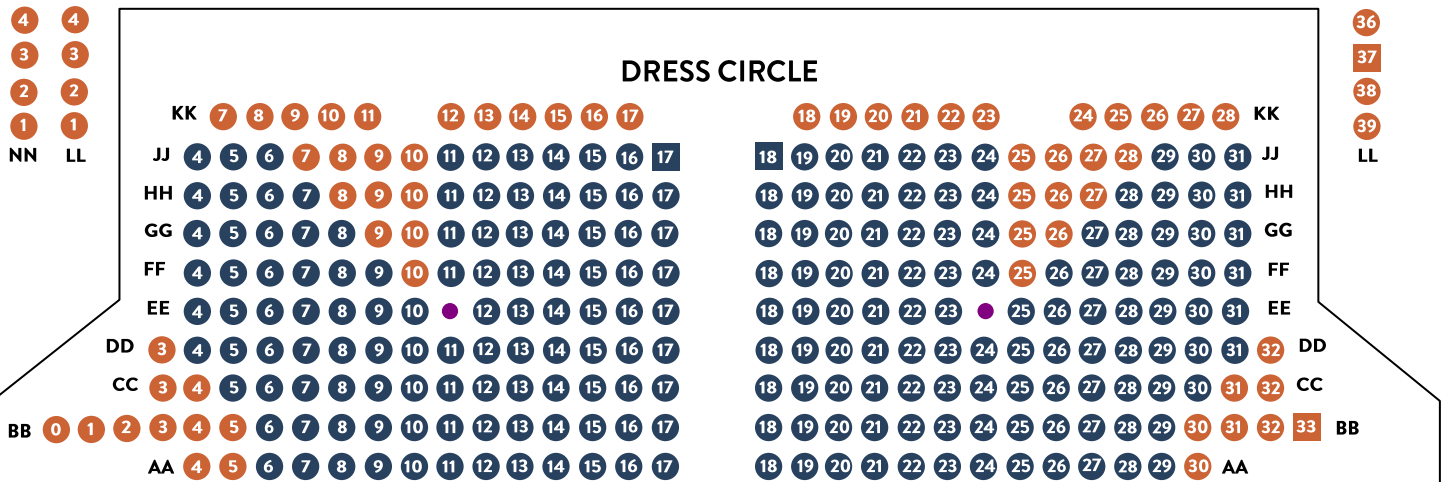

UPPER CIRCLE

DRESS CIRCLE

STALLS

STAGE

KEY: ● Standard Seat ● Premium Seat ● Restricted View ● Strapitan (folding) seat ● Pillar □ Wheelchair Spaces

Seating plan subject to change. For advice on choice of seats please contact the box office.