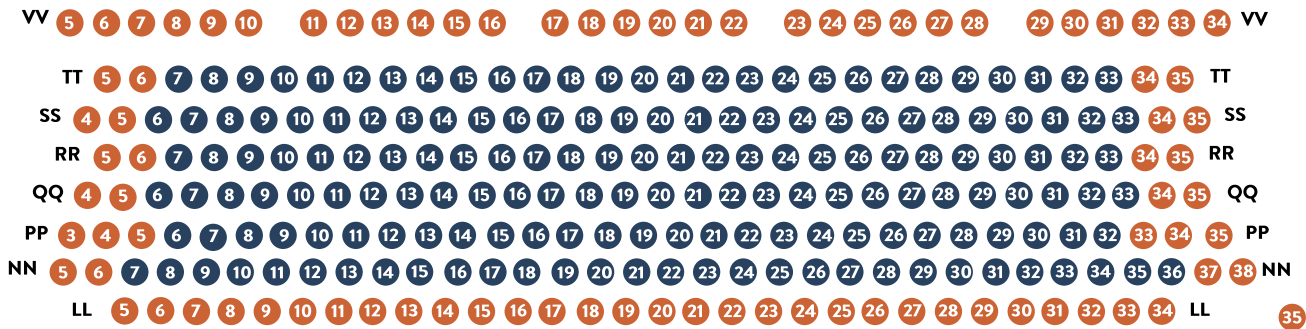

UPPER CIRCLE

DRESS CIRCLE

STALLS

STAGE

KEY: ● Standard Seat ● Premium Seat ● Restricted View ● Strapitan (folding) seat ● Pillar □ Wheelchair Spaces

Seating plan subject to change. For advice on choice of seats please contact the box office.